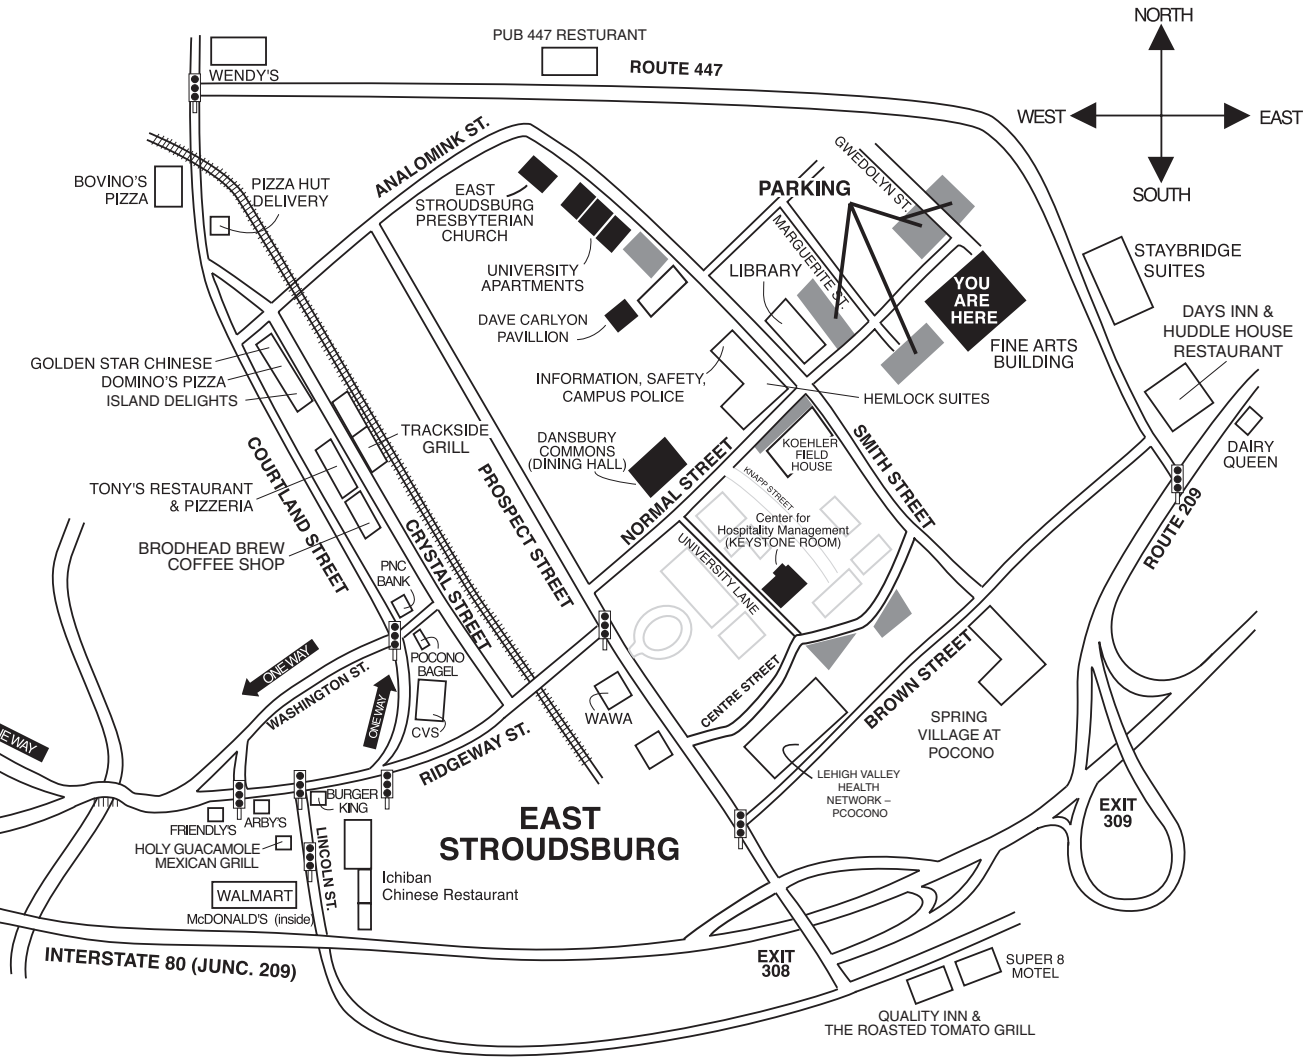

STROUDSBURG

EXIT 307 (BROAD STREET EXIT)

TO STROUD MALL AND RT 611 NORTH

EAST STROUDSBURG

INTERSTATE 80 (JUNC. 209)

EXIT 308

EXIT 309