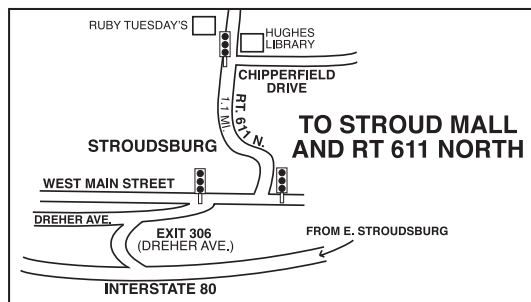

STROUDSBURG

EXIT 307 (BROAD STREET EXIT)

TO STROUD MALL AND RT 611 NORTH

EAST STROUDSBURG

INTERSTATE 80 (JUNC. 209)

EXIT 308

EXIT 309